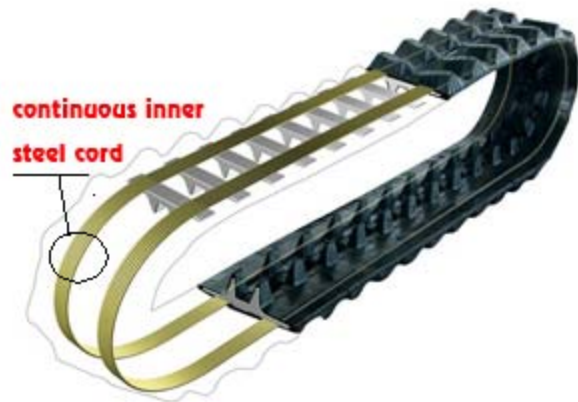

Bobcat Models	325	\$725.00	Takeuchi Models TBO35	\$925.00
	X334	\$750.00	TL130	\$875.00
	T190	\$875.00	TL126	\$825.00
	864	\$1,250.00	Mustang Model MTL16	\$875.00
	T200	\$1,250.00	other sizes are available	